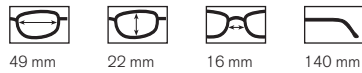

- Classic half-eye ready reader
- Flex hinges
- Soft case